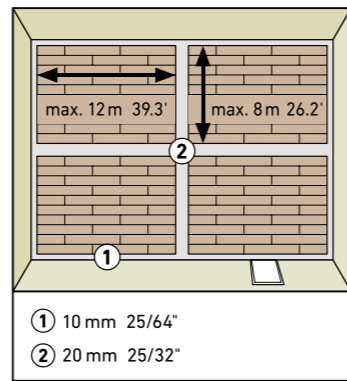

ROOMS

As individual as you.

NALFA
Surface swell test
approved for 24h

rooms-floor.com

REMOVAL

SKIRTING BOARDS

AQUA 60 // AQUA 80

HDF core, white, wrapped with chlorine-free PP/TPE based polyblend with flexible top and bottom soft lips