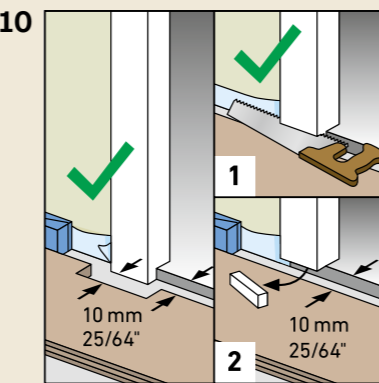

ROOMS

As individual as you.

NALFA
Surface swell test
approved for 24h

rooms-floor.com

REMOVAL

SKIRTING BOARDS

AQUA 60 // AQUA 80

HDF core, white, wrapped with chlorine-free PP/TPE based polyblend with flexible top and bottom soft lips