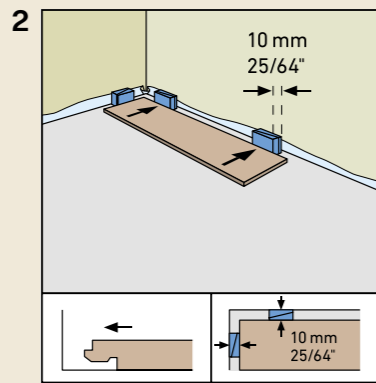

ROOMS

As individual as you.

NALFA
Surface swell test
approved for 24h

rooms-floor.com

REMOVAL

SKIRTING BOARDS

AQUA 60 // AQUA 80

HDF core, white, wrapped with chlorine-free PP/TPE based polyblend with flexible top and bottom soft lips