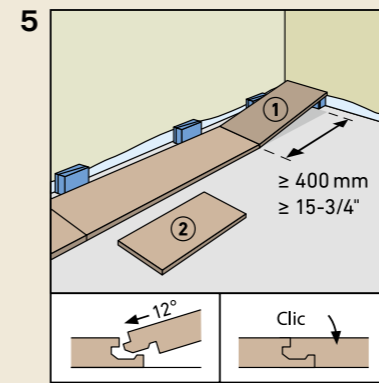

ROOMS

As individual as you.

NALFA
Surface swell test
approved for 24h

rooms-floor.com

REMOVAL

SKIRTING BOARDS

AQUA 60 // AQUA 80

HDF core, white, wrapped with chlorine-free PP/TPE based polyblend with flexible top and bottom soft lips