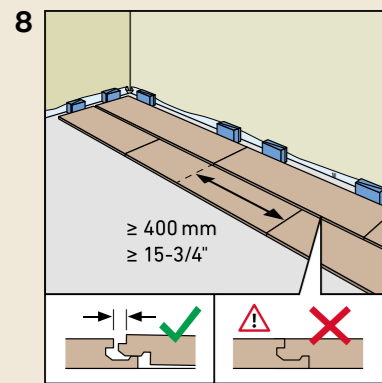

ROOMS

As individual as you.

NALFA
Surface swell test
approved for 24h

rooms-floor.com

REMOVAL

SKIRTING BOARDS

AQUA 60 // AQUA 80

HDF core, white, wrapped with chlorine-free PP/TPE based polyblend with flexible top and bottom soft lips