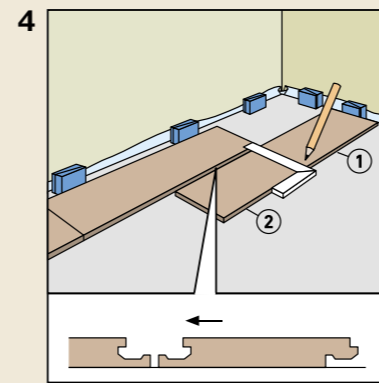

ROOMS

As individual as you.

NALFA
Surface swell test
approved for 24h

rooms-floor.com

REMOVAL

SKIRTING BOARDS

AQUA 60 // AQUA 80

HDF core, white, wrapped with chlorine-free PP/TPE based polyblend with flexible top and bottom soft lips