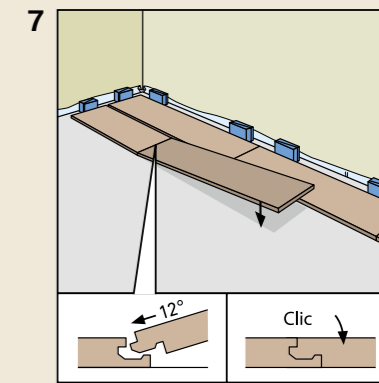

ROOMS

As individual as you.

NALFA
Surface swell test
approved for 24h

rooms-floor.com

REMOVAL

SKIRTING BOARDS

AQUA 60 // AQUA 80

HDF core, white, wrapped with chlorine-free PP/TPE based polyblend with flexible top and bottom soft lips