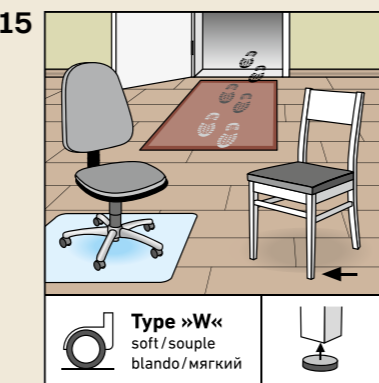

ROOMS

As individual as you.

NALFA
Surface swell test
approved for 24h

rooms-floor.com

REMOVAL

SKIRTING BOARDS

AQUA 60 // AQUA 80

HDF core, white, wrapped with chlorine-free PP/TPE based polyblend with flexible top and bottom soft lips