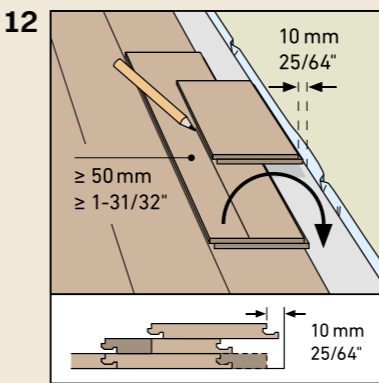

ROOMS

As individual as you.

NALFA
Surface swell test
approved for 24h

rooms-floor.com

REMOVAL

SKIRTING BOARDS

AQUA 60 // AQUA 80

HDF core, white, wrapped with chlorine-free PP/TPE based polyblend with flexible top and bottom soft lips