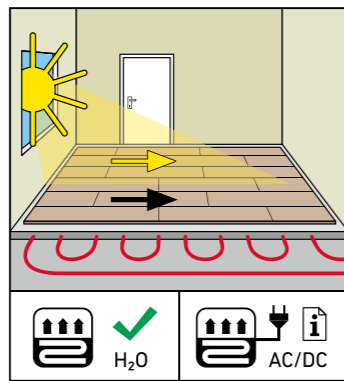

ROOMS

As individual as you.

NALFA
Surface swell test
approved for 24h

rooms-floor.com

REMOVAL

SKIRTING BOARDS

AQUA 60 // AQUA 80

HDF core, white, wrapped with chlorine-free PP/TPE based polyblend with flexible top and bottom soft lips