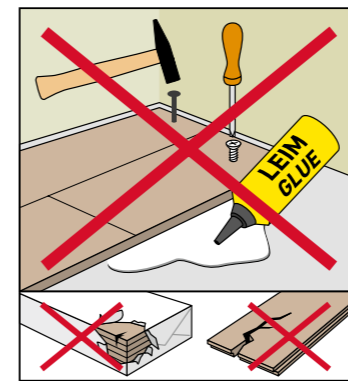

ROOMS

As individual as you.

NALFA
Surface swell test
approved for 24h

rooms-floor.com

REMOVAL

SKIRTING BOARDS

AQUA 60 // AQUA 80

HDF core, white, wrapped with chlorine-free PP/TPE based polyblend with flexible top and bottom soft lips