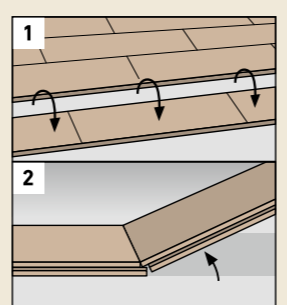

ROOMS

As individual as you.

NALFA
Surface swell test
approved for 24h

rooms-floor.com

REMOVAL

SKIRTING BOARDS

AQUA 60 // AQUA 80

HDF core, white, wrapped with chlorine-free PP/TPE based polyblend with flexible top and bottom soft lips