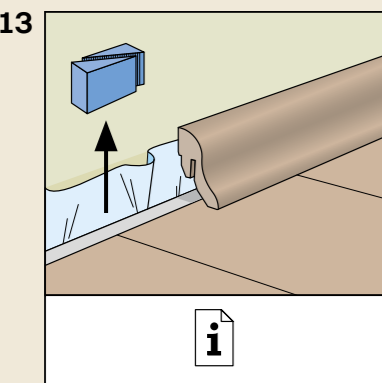

ROOMS

As individual as you.

NALFA
Surface swell test
approved for 24h

rooms-floor.com

REMOVAL

SKIRTING BOARDS

AQUA 60 // AQUA 80

HDF core, white, wrapped with chlorine-free PP/TPE based polyblend with flexible top and bottom soft lips