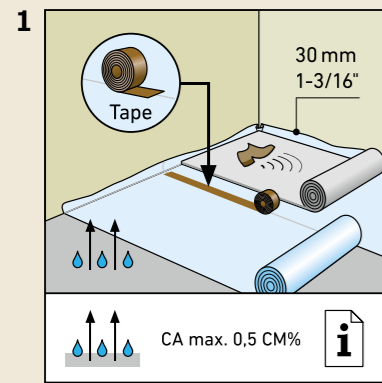

ROOMS

As individual as you.

NALFA
Surface swell test
approved for 24h

rooms-floor.com

REMOVAL

SKIRTING BOARDS

AQUA 60 // AQUA 80

HDF core, white, wrapped with chlorine-free PP/TPE based polyblend with flexible top and bottom soft lips