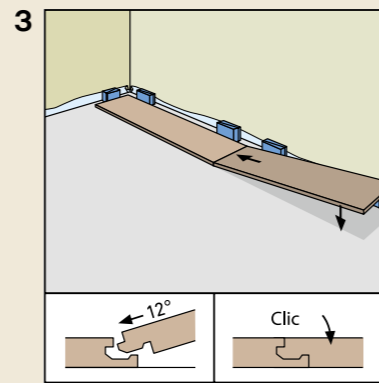

ROOMS

As individual as you.

NALFA
Surface swell test
approved for 24h

rooms-floor.com

REMOVAL

SKIRTING BOARDS

AQUA 60 // AQUA 80

HDF core, white, wrapped with chlorine-free PP/TPE based polyblend with flexible top and bottom soft lips