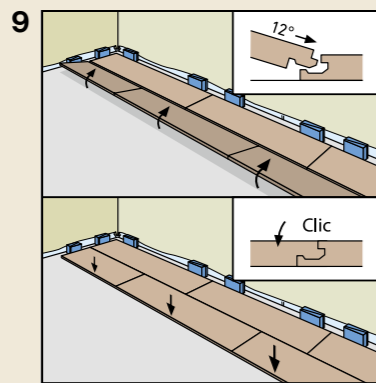

ROOMS

As individual as you.

NALFA
Surface swell test
approved for 24h

rooms-floor.com

REMOVAL

SKIRTING BOARDS

AQUA 60 // AQUA 80

HDF core, white, wrapped with chlorine-free PP/TPE based polyblend with flexible top and bottom soft lips