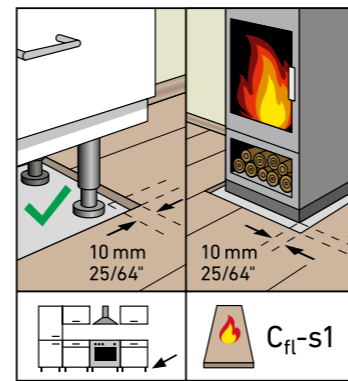

ROOMS

As individual as you.

NALFA
Surface swell test
approved for 24h

rooms-floor.com

REMOVAL

SKIRTING BOARDS

AQUA 60 // AQUA 80

HDF core, white, wrapped with chlorine-free PP/TPE based polyblend with flexible top and bottom soft lips