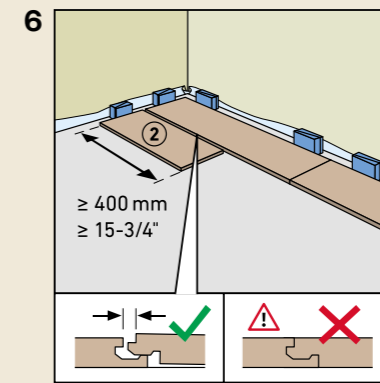

ROOMS

As individual as you.

NALFA
Surface swell test
approved for 24h

rooms-floor.com

REMOVAL

SKIRTING BOARDS

AQUA 60 // AQUA 80

HDF core, white, wrapped with chlorine-free PP/TPE based polyblend with flexible top and bottom soft lips