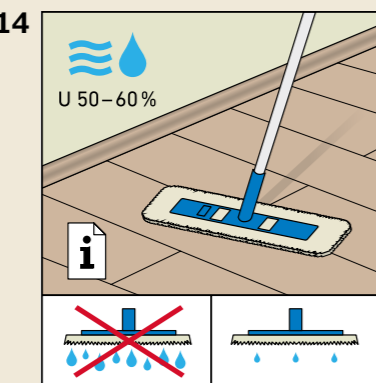

ROOMS

As individual as you.

NALFA
Surface swell test
approved for 24h

rooms-floor.com

REMOVAL

SKIRTING BOARDS

AQUA 60 // AQUA 80

HDF core, white, wrapped with chlorine-free PP/TPE based polyblend with flexible top and bottom soft lips