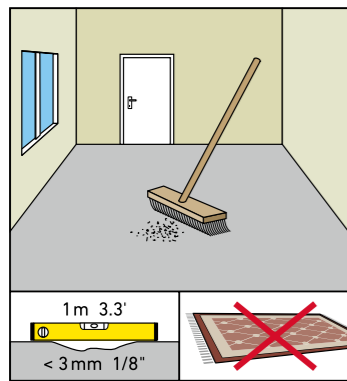

ROOMS

As individual as you.

NALFA
Surface swell test
approved for 24h

rooms-floor.com

REMOVAL

SKIRTING BOARDS

AQUA 60 // AQUA 80

HDF core, white, wrapped with chlorine-free PP/TPE based polyblend with flexible top and bottom soft lips