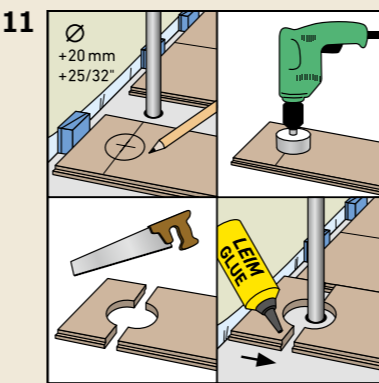

ROOMS

As individual as you.

NALFA
Surface swell test
approved for 24h

rooms-floor.com

REMOVAL

SKIRTING BOARDS

AQUA 60 // AQUA 80

HDF core, white, wrapped with chlorine-free PP/TPE based polyblend with flexible top and bottom soft lips