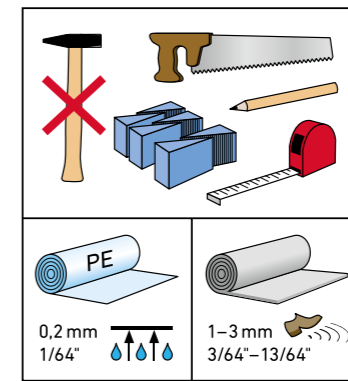

ROOMS

As individual as you.

NALFA
Surface swell test
approved for 24h

rooms-floor.com

REMOVAL

SKIRTING BOARDS

AQUA 60 // AQUA 80

HDF core, white, wrapped with chlorine-free PP/TPE based polyblend with flexible top and bottom soft lips